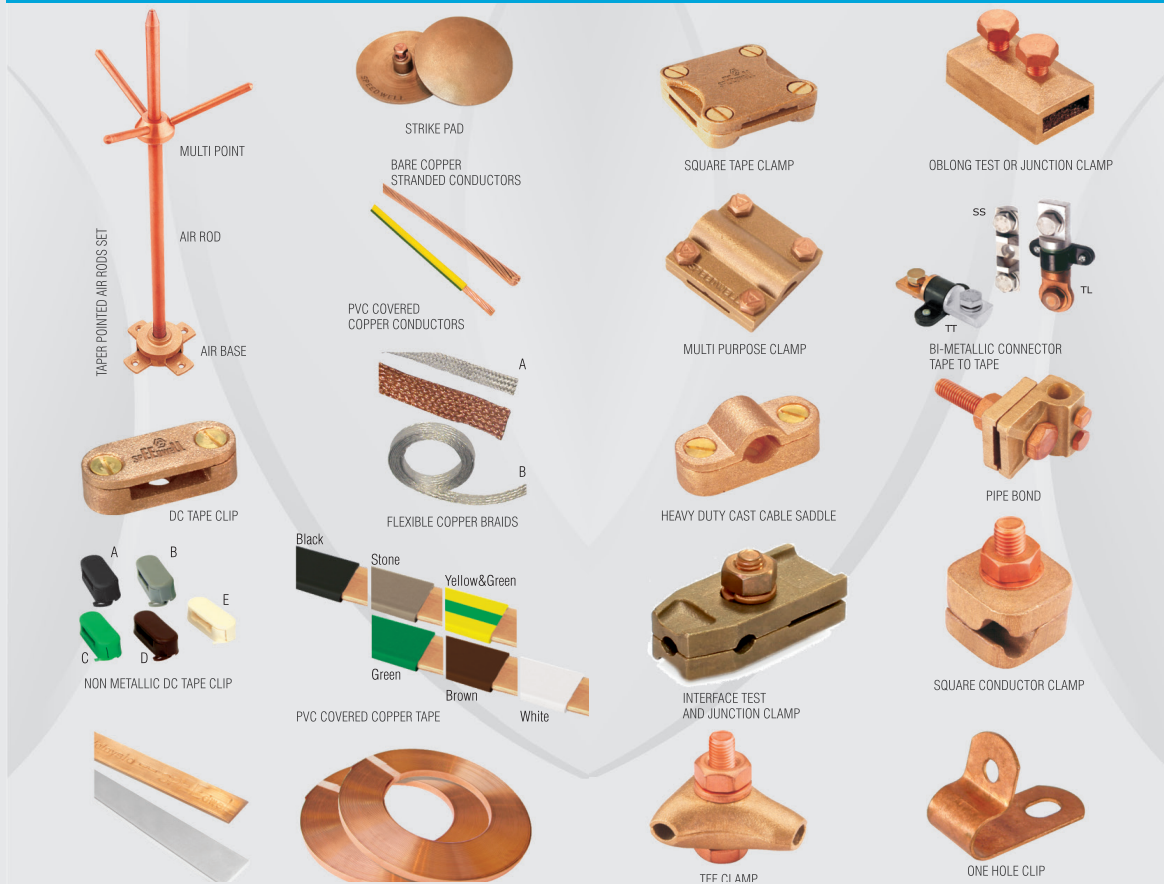

EARTH BOSS

SPLIT BOLT CONNECTORS

B BOND CRIMP CONNECTORS TYPE 'C'

FLEXIBLE BRAID BOND

EARTH CLAMP

EARTH PLATE

MECHANICAL LUGS

LAY IN LUG

GROUND BAR

THINWALL CRIMP CONNECTORS TYPE 'C'

Electrical

Lightning Protection

Manufacturing facility in India

ATL CORPORATION

Jupiter, FL 33458, USA | e: sales@atlcorporation.com
Contact: +1 (561) 295-5433

Jupiter, FL USA