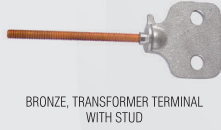

TRANSMISSION

GROUNDING

LIGHTNING

ELECTRICAL

Utility And Power Transmission

BRONZE, TRANSFORMER TERMINAL WITH STUD

BRONZE, TRANSFORMER GROUNDING CLAMP WITH STUD

BRONZE, VISE GRIP CONNECTOR TYPE 'VG'

BRONZE, TRANSFORMER GROUNDING TERMINAL

BRONZE, TRANSFORMER CONNECTOR

BRONZE, TRANSFORMER GROUNDING CLAMP, TYPE 'TGC'

BRONZE, BEAM GROUNDING CLAMP TYPE 'BGC'

BRONZE, HOTLINE CLAMP

BRONZE, HOTLINE CLAMP

BRONZE, L CONNECTOR TYPE 'TLC'

BRONZE, EYE BOLT CLAMP TYPE 'EBC'

BRONZE, VISE GRIP CONNECTOR TYPE 'VGC'

BRONZE, JUMPER CLAMP TYPE 'JC'

BRONZE, TERMINAL CONNECTOR TYPE 'TLC'

BRONZE, DOUBLE EYE BOLT CLAMP TYPE 'EBCD'

BRONZE, PARRALLEL CABLE CLAMP TYPE 'VT'